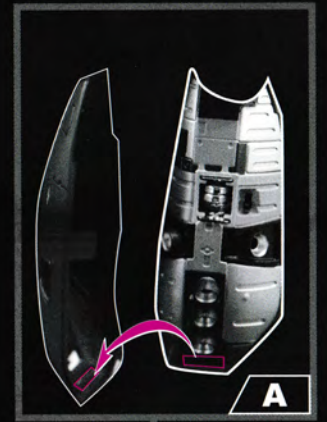

ARMOR INSTALLATION

ARMOR INSTALLATION

P.5