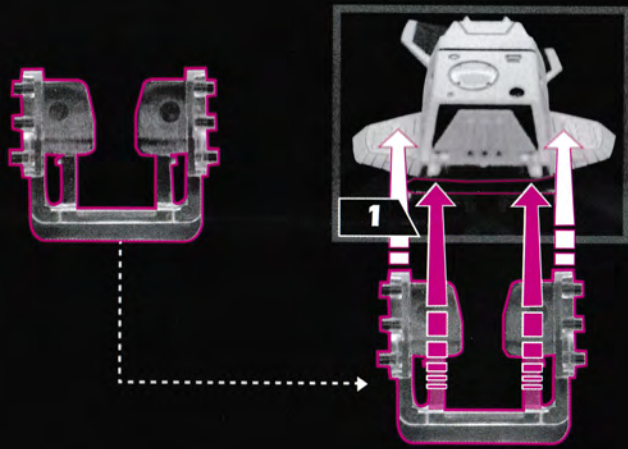

2507
MACROSS
ROBOTECH

AGES 16+

INSTRUCTION MANUAL

Battloid mode

Guardian mode

Fighter mode

TRANSFORMATION
COMPATIBLE!

VF-1 FAST PACK ARMOR

KC Collectible-1:72 Series

ARMOR INSTALLATION

ARMOR INSTALLATION

BATTERY INSTALLATION

OPEN THE BATTERY/BOX TO MAKE CONTACT TWO BATTERIES (LR626).

LIGHT UP EFFECT

PUSH THE BUTTON TO LIGHT UP.

ARMOR INSTALLATION

ARMOR INSTALLATION

P.5

12

13

P.6

PUSH TO OPEN!!

OPEN

OPEN THE BATTERY BOX TO MAKE CONTACT TWO BATTERIES (LR626).

LIGHT UP EFFECT

PUSH THE BUTTON TO LIGHT UP.

MACROSS SAGA
KC Collectible-Action Figure Series

WARNING:

Choking hazard: small parts not for children under 3 years old.
警告: 窒息危險-細小部份不適合三歲或以下之兒童

- Please check the instructions before usage of the product.
- Recommended for persons over 16 years old.
- Use caution when handling sharp or pointed parts.
- Care must be taken to avoid injury if any parts are broken by accident.