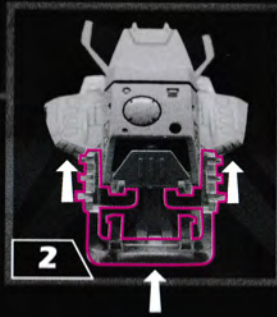

2507
MACROSS
ROBOTECH

AGES 16+

INSTRUCTION MANUAL

Battloid mode

Guardian mode

Fighter mode

TRANSFORMATION
COMPATIBLE!

VF-1 FAST PACK ARMOR

KC Collectible-1:72 Series

ARMOR INSTALLATION

ARMOR INSTALLATION

BATTERY INSTALLATION

OPEN THE BATTERY/BOX TO MAKE CONTACT TWO BATTERIES (LR626).

LIGHT UP EFFECT

PUSH THE BUTTON TO LIGHT UP.

ARMOR INSTALLATION