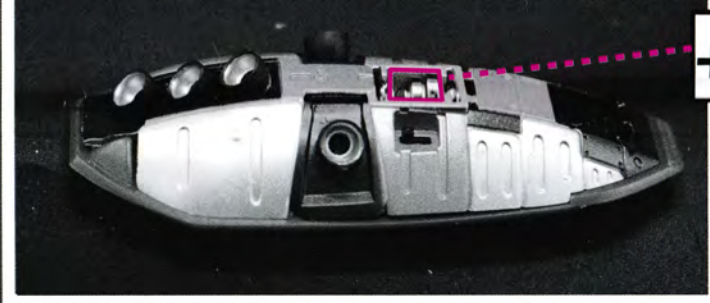

LIGHT UP EFFECT