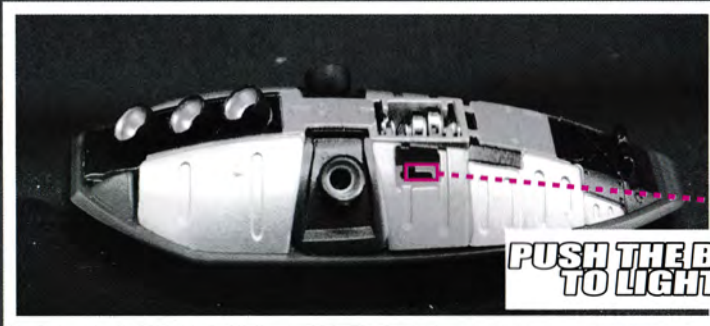

PUSH THE BUTTON TO LIGHT UP.