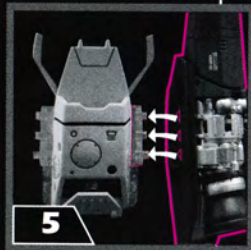

2507
MACROSS
ROBOTECH

AGES 16+

INSTRUCTION MANUAL

Battloid mode

Guardian mode

Fighter mode

TRANSFORMATION
COMPATIBLE!

VF-1 FAST PACK ARMOR

KC Collectible-1:72 Series

ARMOR INSTALLATION

ARMOR INSTALLATION

BATTERY INSTALLATION

OPEN THE BATTERY/BOX TO MAKE CONTACT TWO BATTERIES (LR626).

LIGHT UP EFFECT

PUSH THE BUTTON TO LIGHT UP.

ARMOR INSTALLATION

LIGHT UP EFFECT

PUSH THE BUTTON TO LIGHT UP.

MACROSS SAGA
KC Collectible-Action Figure Series

WARNING:

Choking hazard: small parts not for children under 3 years old.
警告: 窒息危險-細小部份不適合三歲或以下之兒童

- Please check the instructions before usage of the product.
- Recommended for persons over 16 years old.
- Use caution when handling sharp or pointed parts.
- Care must be taken to avoid injury if any parts are broken by accident.