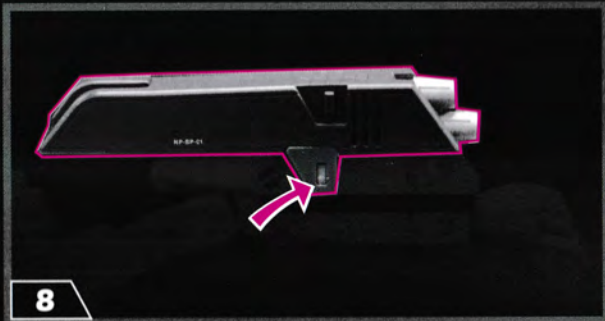

ARMOR INSTALLATION

ARMOR INSTALLATION

P.5