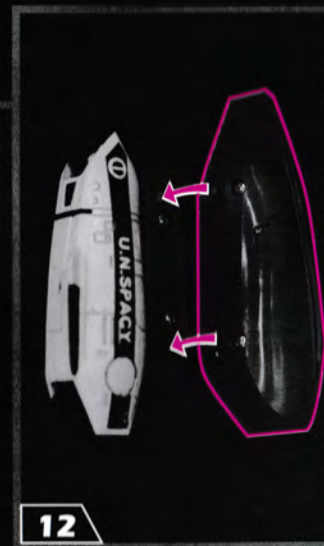

ARMOR INSTALLATION

ARMOR INSTALLATION

12