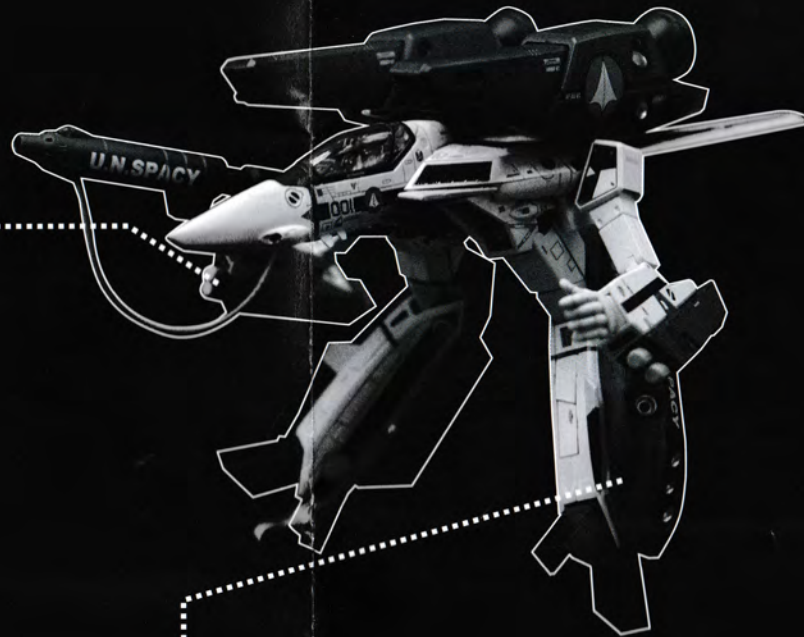

ARMOR INSTALLATION

ARMOR INSTALLATION

P.5