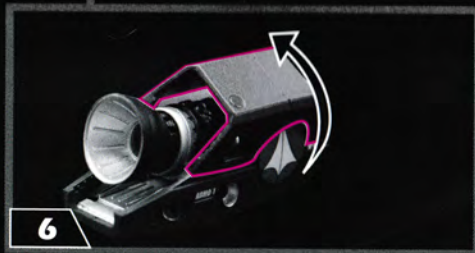

2507
MACROSS
ROBOTECH

AGES 16+

INSTRUCTION MANUAL

Battloid mode

Guardian mode

Fighter mode

TRANSFORMATION
COMPATIBLE!

VF-1 FAST PACK ARMOR

KC Collectible-1:72 Series

ARMOR INSTALLATION

ARMOR INSTALLATION

BATTERY INSTALLATION

OPEN THE BATTERY/BOX TO MAKE CONTACT TWO BATTERIES (LR626).

LIGHT UP EFFECT

PUSH THE BUTTON TO LIGHT UP.

ARMOR INSTALLATION

LIGHT UP EFFECT

PUSH THE BUTTON TO LIGHT UP.

MACROSS SAGA
KC Collectible-Action Figure Series

WARNING:

Choking hazard: small parts not for children under 3 years old.
警告: 窒息危險-細小部份不適合三歲或以下之兒童

- Please check the instructions before usage of the product.
- Recommended for persons over 16 years old.
- Use caution when handling sharp or pointed parts.
- Care must be taken to avoid injury if any parts are broken by accident.