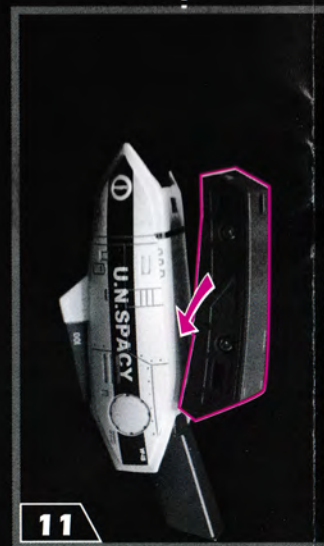

ARMOR INSTALLATION

ARMOR INSTALLATION

P.5