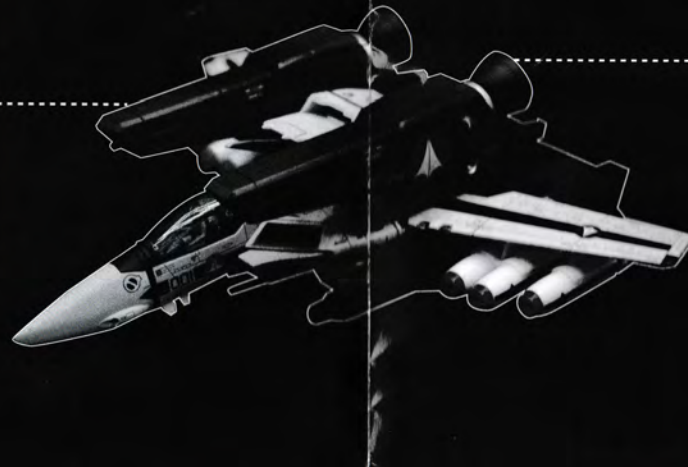

2507
MACROSS
ROBOTECH

AGES 16+

INSTRUCTION MANUAL

Battloid mode

Guardian mode

Fighter mode

TRANSFORMATION
COMPATIBLE!

VF-1 FAST PACK ARMOR

KC Collectible-1:72 Series

ARMOR INSTALLATION

ARMOR INSTALLATION

BATTERY INSTALLATION

OPEN THE BATTERY/BOX TO MAKE CONTACT TWO BATTERIES (LR626).

LIGHT UP EFFECT

PUSH THE BUTTON TO LIGHT UP.

ARMOR INSTALLATION

LIGHT UP EFFECT

PUSH THE BUTTON TO LIGHT UP.

MACROSS SAGA
KC Collectible-Action Figure Series

WARNING:

Choking hazard: small parts not for children under 3 years old.
警告: 窒息危險-細小部份不適合三歲或以下之兒童

- Please check the instructions before usage of the product.
- Recommended for persons over 16 years old.
- Use caution when handling sharp or pointed parts.
- Care must be taken to avoid injury if any parts are broken by accident.